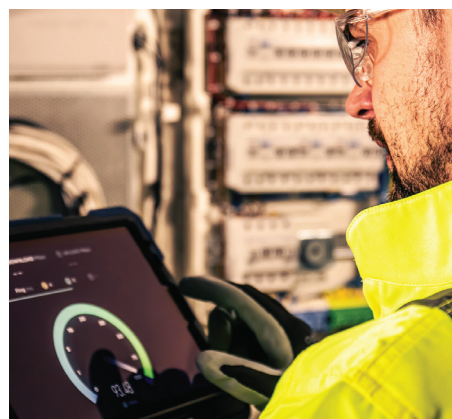

Mision

Offer the market services in the electrical and engineering fields, guaranteeing the quality and reliability of the projects with qualified personnel and cutting-edge technology. Prasco stands out in the industry for its experience, ready to contribute through the implementation of a clear customer service policy. Our dedicated team of qualified electricians specializes in the maintenance, construction, and optimization of electrical systems. We are committed to making a positive impact in the state of Florida with our core values and exceptional service.